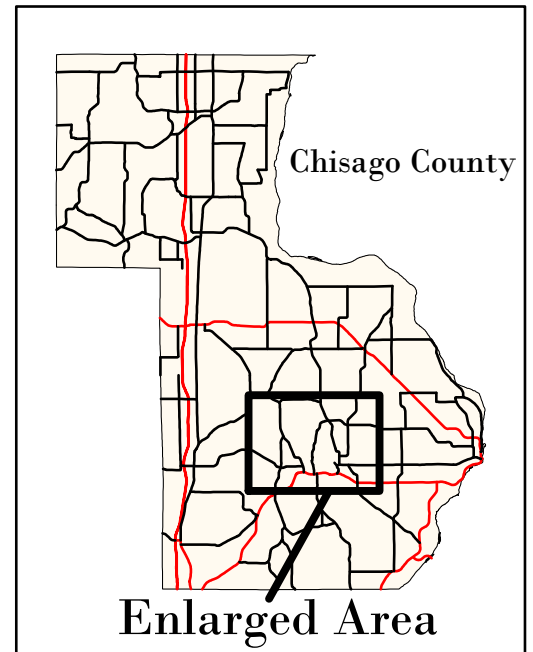

Chisago County CSAH 20 Detour Route

-  Bridge Reconstruction
-  CSAH 20 Bridge Detour
-  County Roads
-  Highways

This detour route will be in effect until approximately mid July.

Created: March 6, 2018