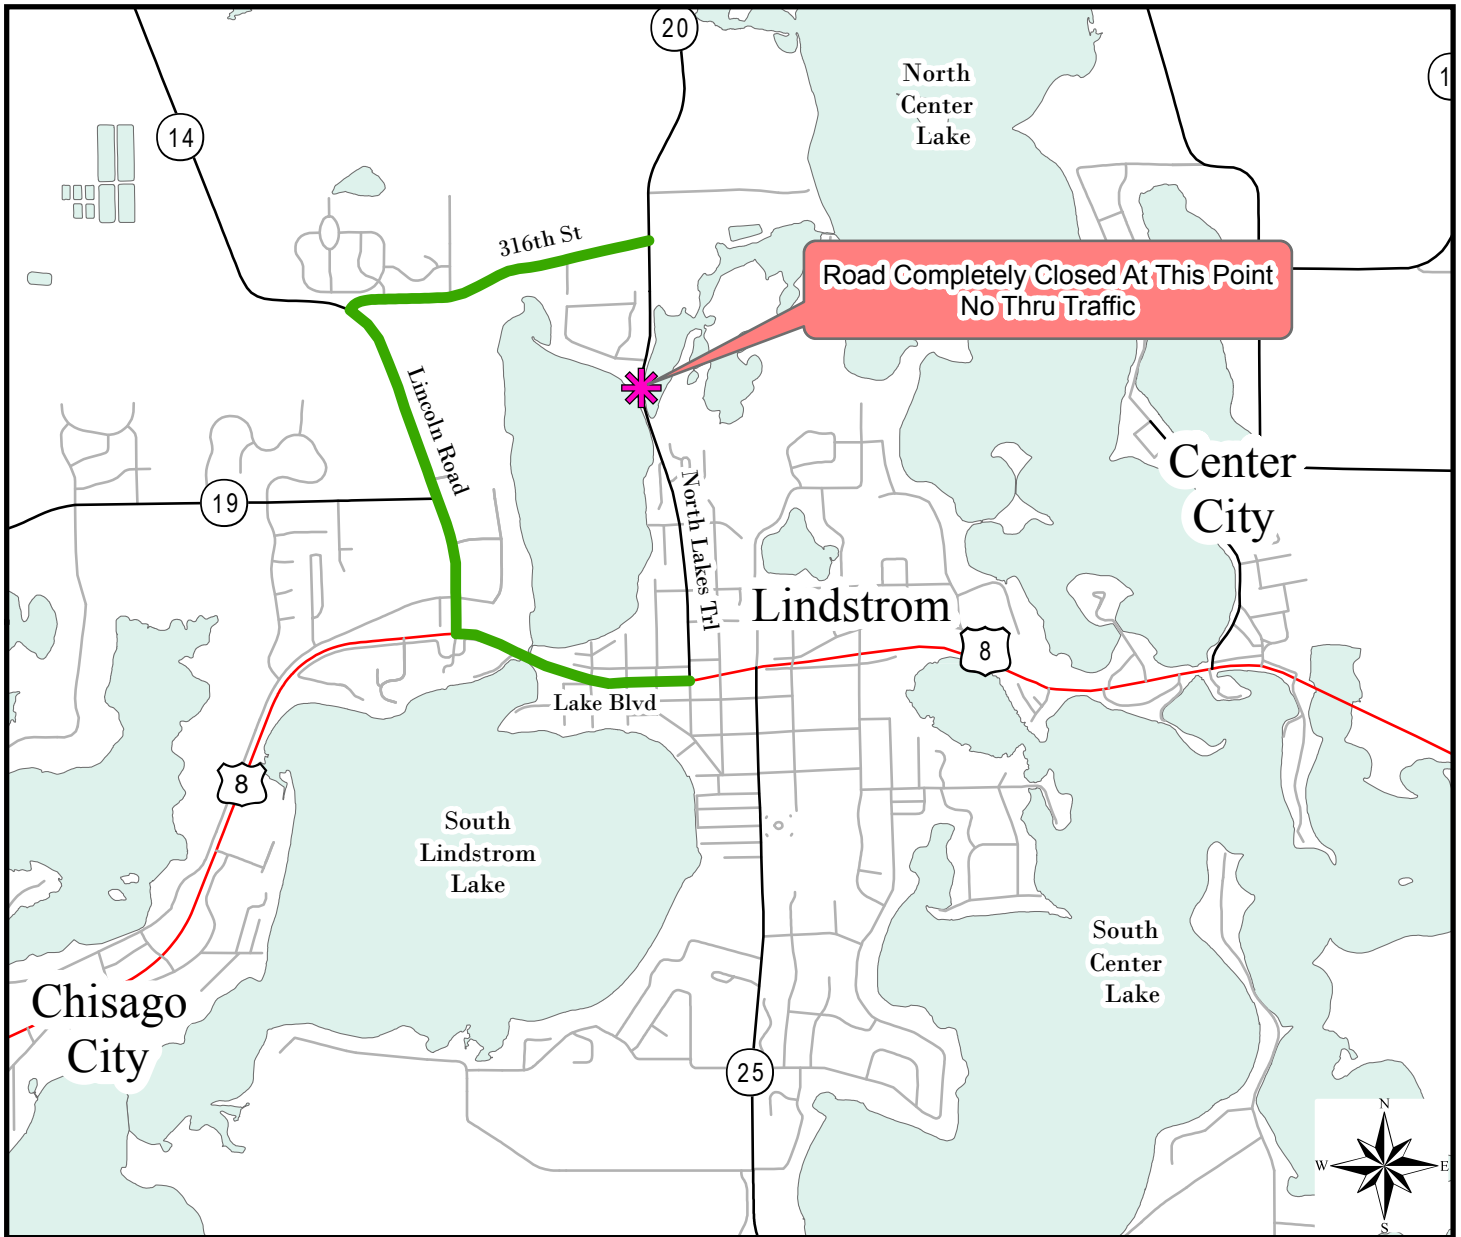

Chisago County CSAH 20 Detour Route

-  Bridge Reconstruction
-  CSAH 20 Bridge Detour
-  County Roads
-  Highways

This detour route will be in effect until approximately mid July.

Created: March 6, 2018